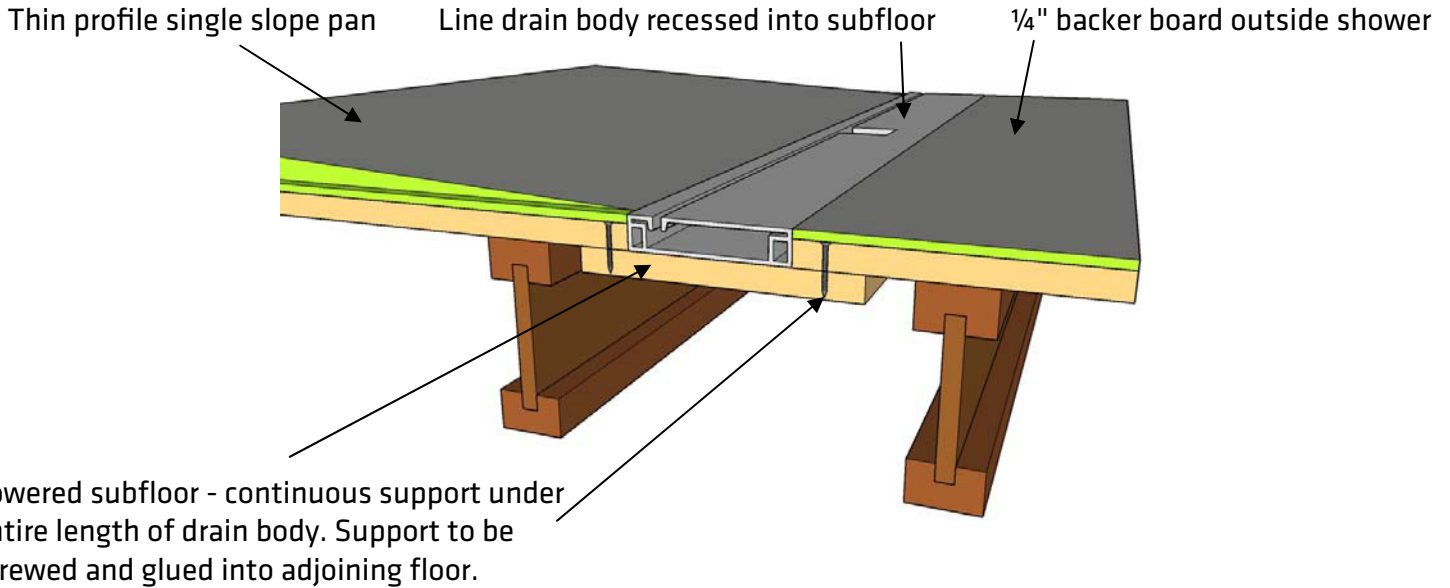

BARRIER-FREE SHOWER USING THIN PROFILE SINGLE SLOPE SHOWER PANS

Notes:

1. Installation to be completed in accordance with all manufacturer specifications.
2. Drawings not to scale.
3. Sloped at 1/4" per foot to the drain.
4. Line drain will attach to shower pan on the thin edge.