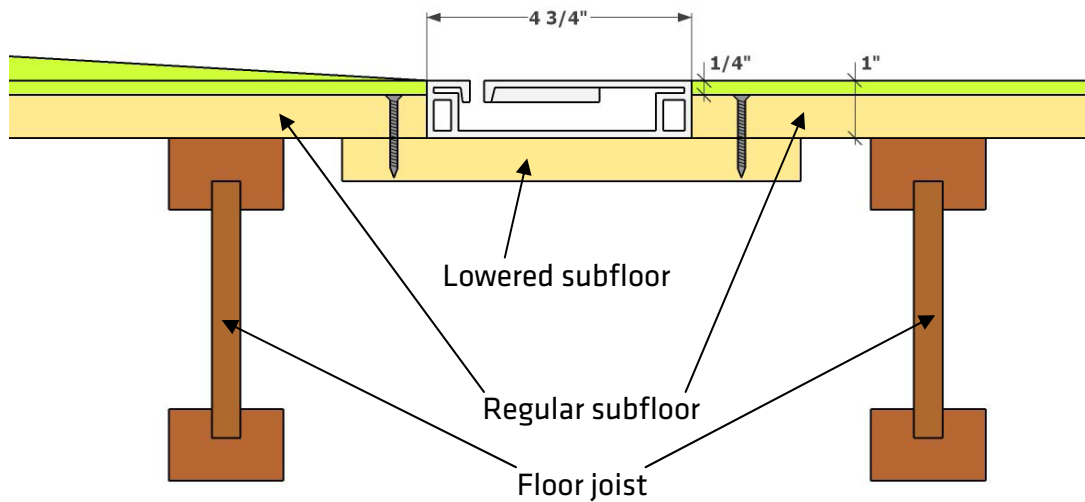

BARRIER-FREE SHOWER USING THIN PROFILE SINGLE SLOPE SHOWER PANS

Notes:

1. Installation to be completed in accordance with all manufacturer specifications.
2. Drawings not to scale.
3. Sloped at 1/4" per foot to the drain.
4. Line drain will attach to shower pan on the thin edge.